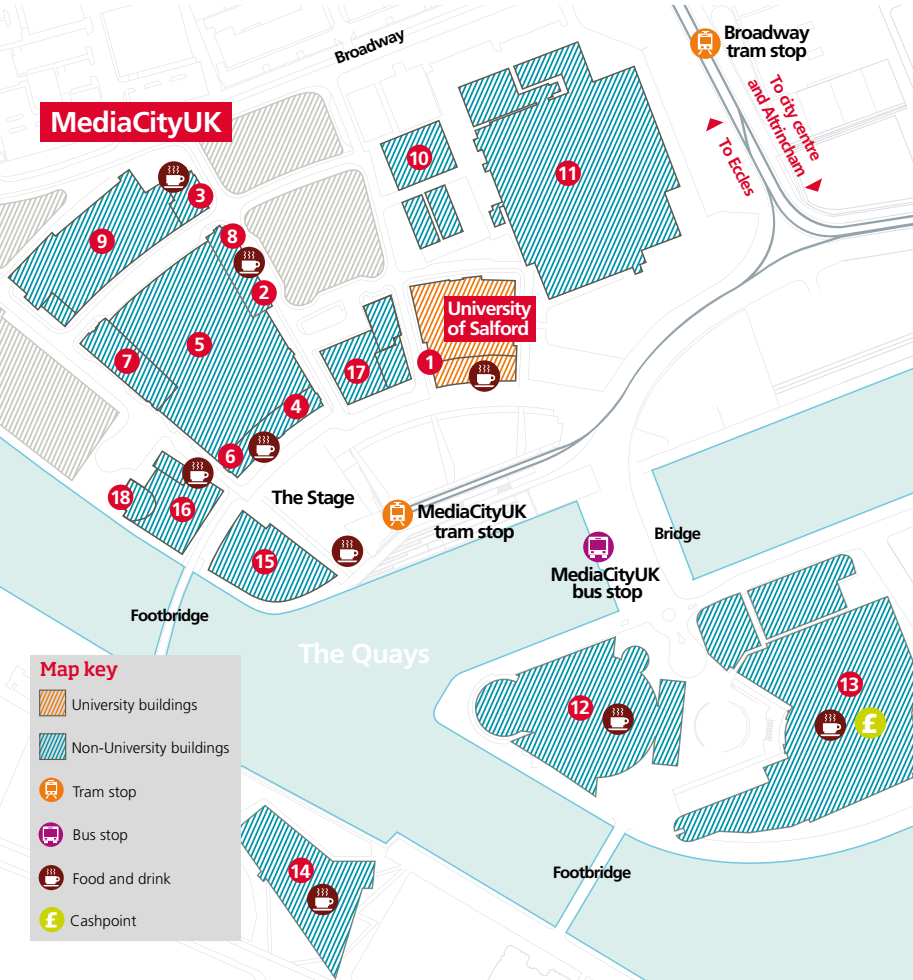

Once home to Salford docks; now a vibrant and sustainable waterside destination to work, think and relax.

MediaCityUK

Map key

- University buildings
- Non-University buildings
- Tram stop
- Bus stop
- Food and drink
- Cashpoint

Guide to buildings

- 1** University of Salford
Orange Tower
itv - Offices
Wagamama
Prezzo
Damson
- 2** Holiday Inn
- 3** Booths
- 4** Open Centre
- 5** The Studios
Dock 10
- 6** WH Smith
- 7** Blue Tower - Offices
- 8** White Tower - Offices
- 9** The Garage - Car Park
- 10** The Greenhouse
- 11** The Pie Factory
 - Theatre
 - Art Galleries
 - The Lowry Restaurant
 - The Terrace Bar
 - Tower Coffee Bar
- 12** The Lowry
 - Theatre
 - Art Galleries
 - The Lowry Restaurant
 - The Terrace Bar
 - Tower Coffee Bar
- 13** The Lowry Outlet Mall
 - Various retail outlets
 - Costa Coffee
 - Bella Italia
 - Lime
 - Pizza Express
 - Café Rouge
 - The Real China
Oriental Buffet
 - Burger King
 - Esporta Fitness
 - VUE Cinema
 - Harvester
- 14** IWM North
Watershed Café
- 15** BBC Offices:
Quay House
- 16** BBC Offices:
Bridge House
- 17** BBC Offices:
Dock House
- 18** The Heart - Residential